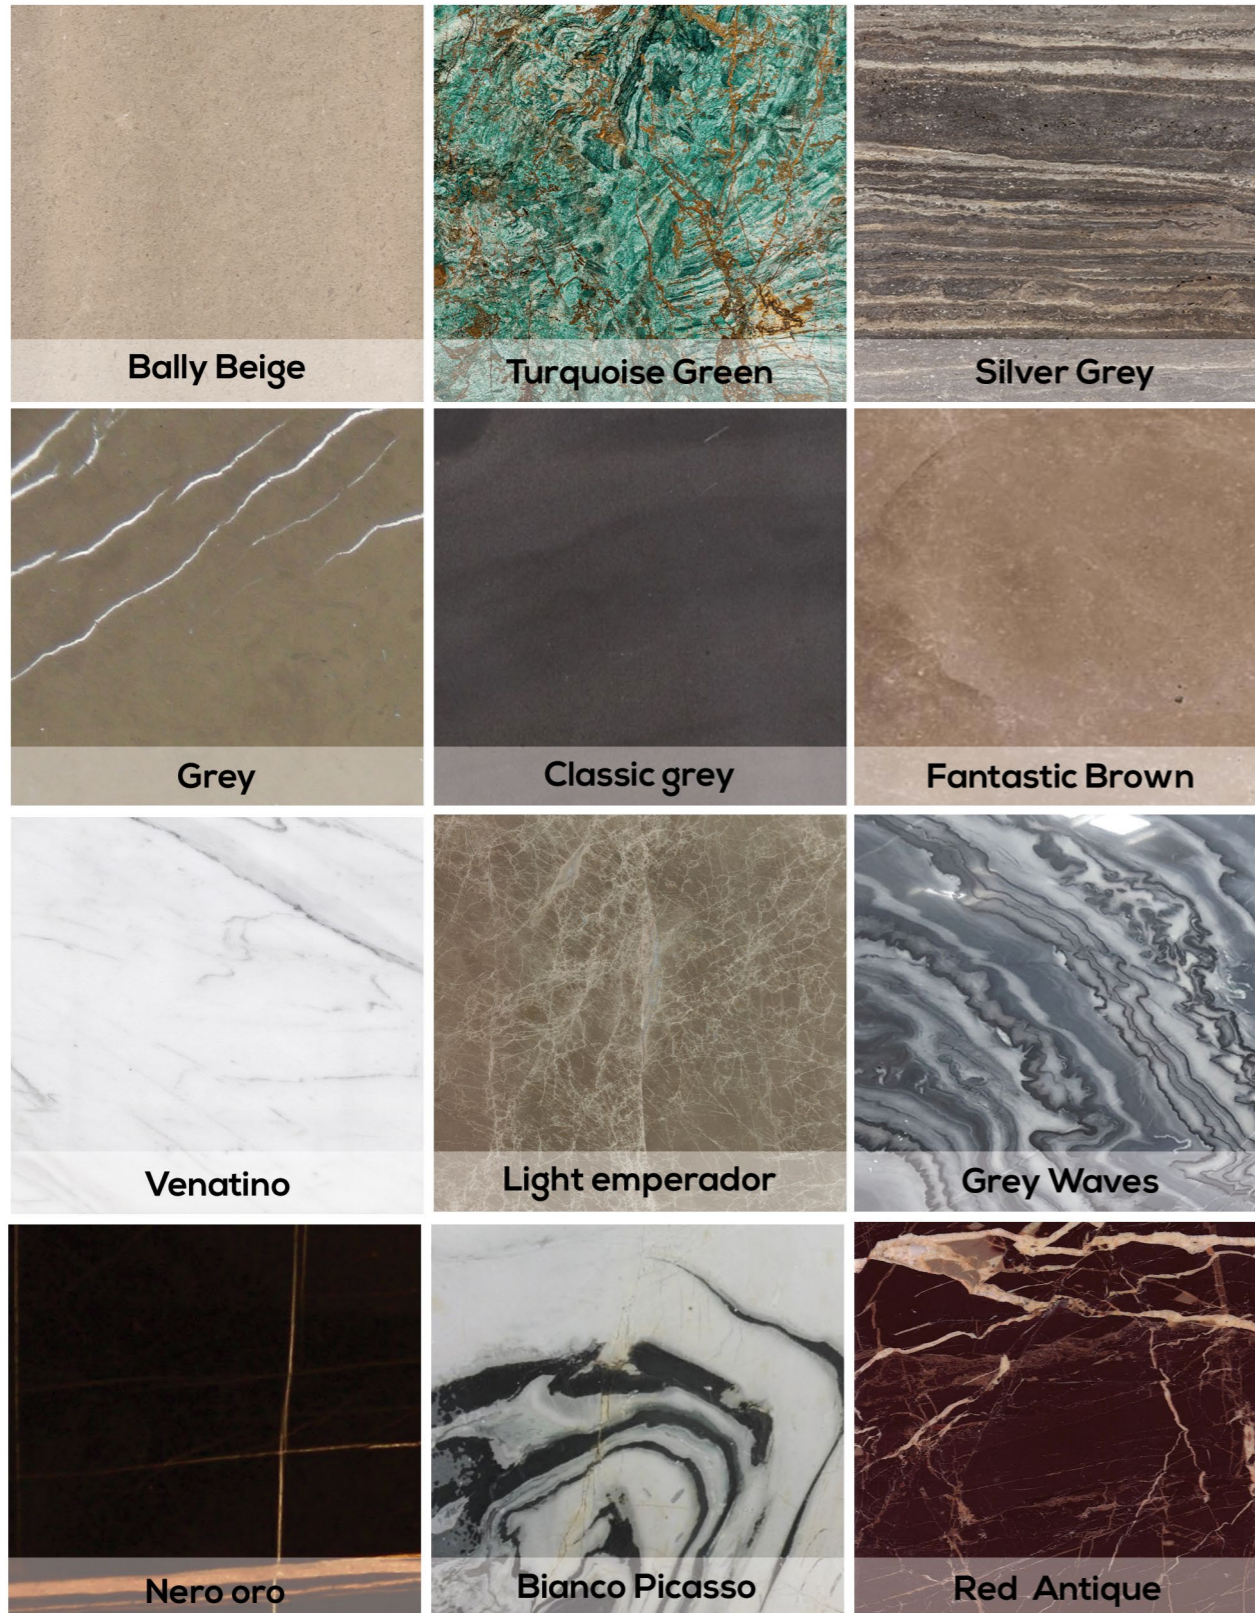

We are ready to provide our services and materials, apply and supply.

✓ OUR PRODUCTS - MARBLE

✓ OUR PRODUCTS - ONYX

✓ OUR PRODUCTS - AMETHYST

 **OUR PRODUCTS - SEMI PRECIOUS**

Abalone

Malachite

Lapis Lazuli

Tiger Eye

Labradorite

Fluorite

White MOP

Green Agate

Tiger Eye Random

Golden Tiger Eye

Blue Agate