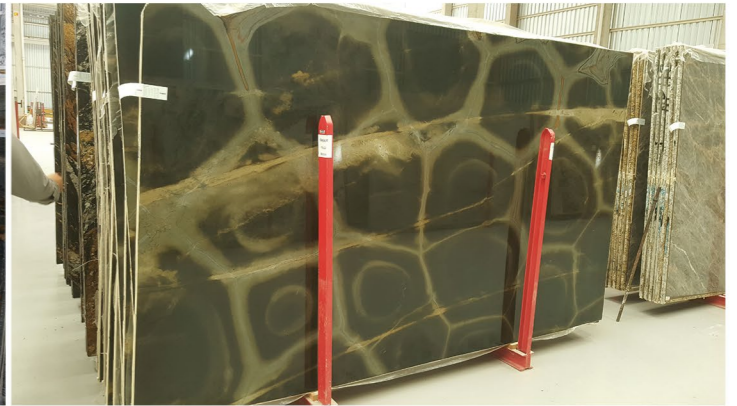

 **OUR PROJECTS - HOTELS & SPA**

 **OUR PROJECTS
PRIVATE VILLAS & PALACES**

MARBLE CARVING

WATER JET DESIGNS

MOSAIC DESIGNS

ONYX CNC CARVING: WALL PANELS AND COLUMNS

 **OUR PROJECTS**
PRIVATE VILLAS & PALACES

Material used :
semi precious stone : **Green Malachite**

 **OUR PRODUCTS - BRAZILIAN MATERIAL**

Partners

UltimateStones

Ultimate stone's Headquarter is in Lebanon , managing three affiliate stone companies, in China , India and Brasil, providing natural stone solutions for different types of projects; from classical materials to the most exquisite type of natural stones.